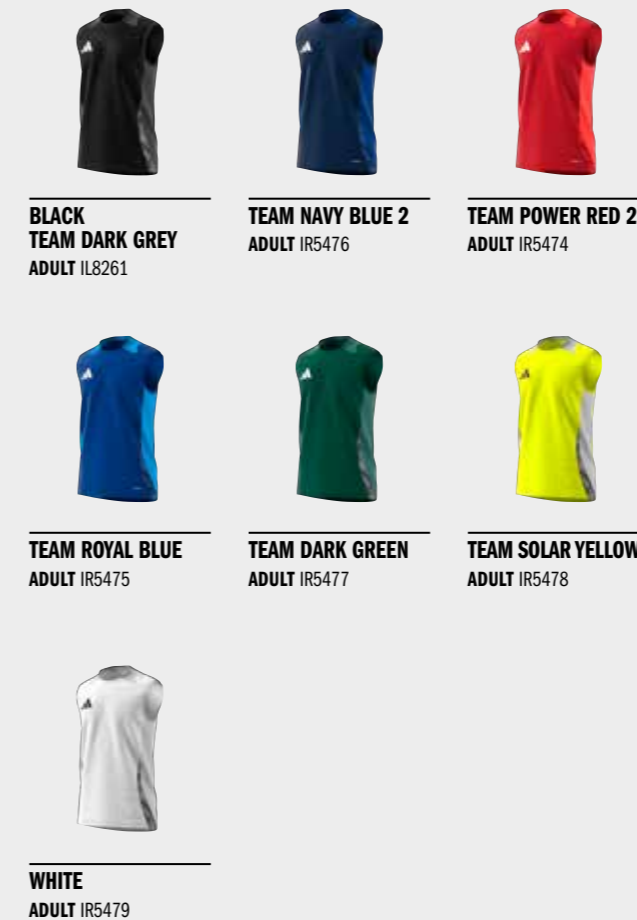

BLACK TEAM DARK GREY
ADULT IL8261

TEAM NAVY BLUE 2
ADULT IR5476

TEAM POWER RED 2
ADULT IR5474

TEAM ROYAL BLUE
ADULT IR5475

TEAM DARK GREEN
ADULT IR5477

TEAM SOLAR YELLOW 2
ADULT IR5478

WHITE
ADULT IR5479

BLACK TEAM DARK GREY
ADULT IP1871