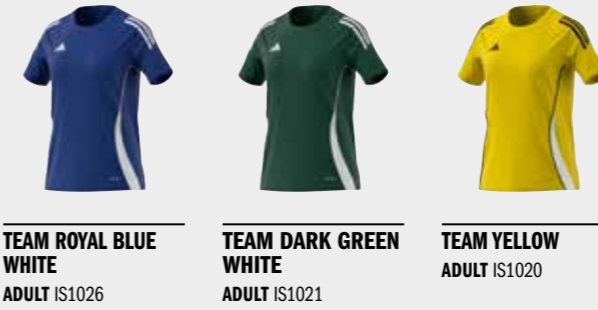

ADULT SIZES 2XS, XS, S, M, L, XL, 2XL

LIFECYCLE → FEB 2027 > UPDATED!

BLACK
WHITE
ADULT IJ9961

TEAM NAVY BLUE 2
WHITE
ADULT IR7492

TEAM POWER RED 2
WHITE
ADULT IR7493

TEAM ROYAL BLUE
WHITE
ADULT IR7494

TEAM DARK GREEN
WHITE
ADULT IR9499

TEAM YELLOW
WHITE
ADULT IR9498

TEAM MID GREY
WHITE
ADULT IR9500

BLACK
WHITE
ADULT IJ7675

TEAM NAVY BLUE 2
WHITE
ADULT IS1022

TEAM POWER RED 2
WHITE
ADULT IS1023

TEAM ROYAL BLUE
WHITE
ADULT IS1026

TEAM DARK GREEN
WHITE
ADULT IS1021