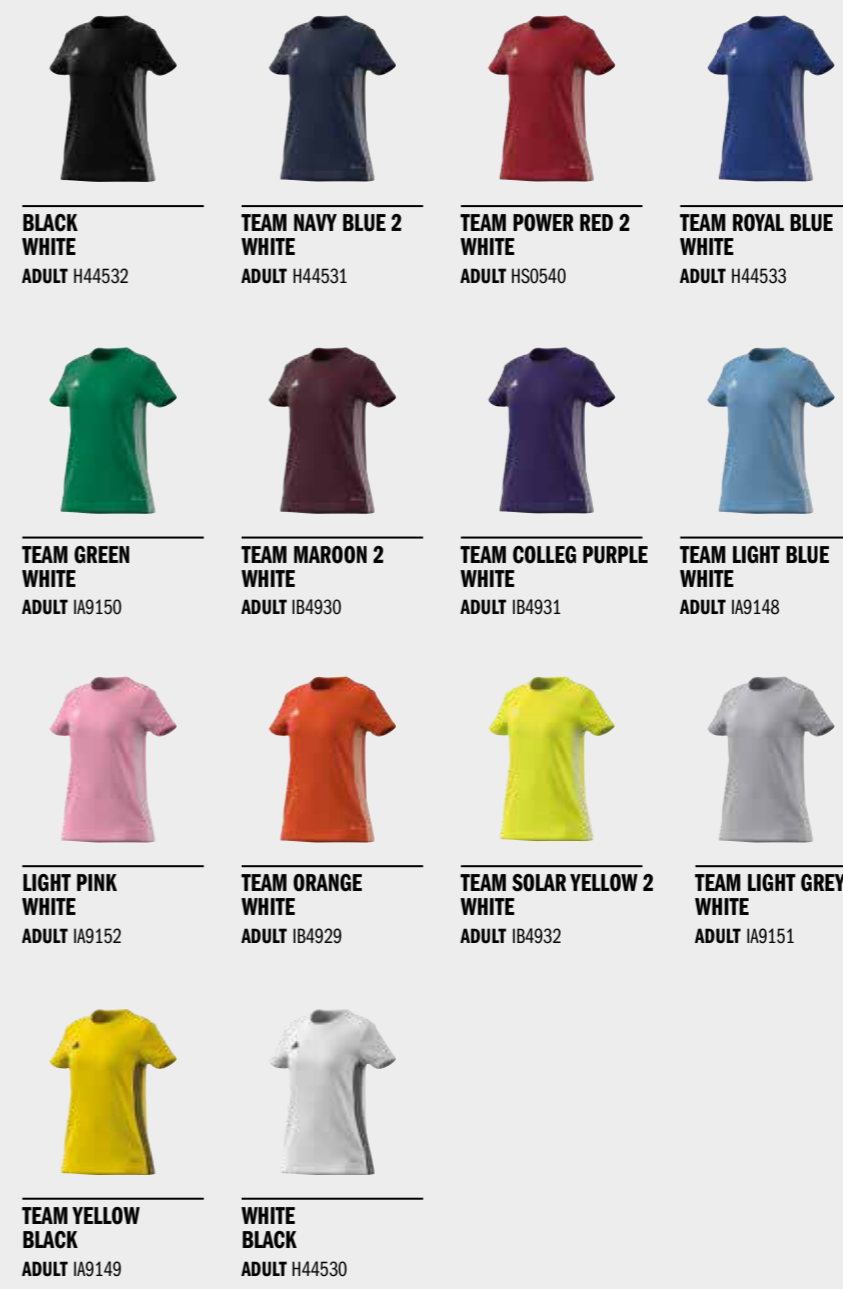

TABELA 23

TABELA 23

JERSEY

TABELA 23 JSY W

ADULT 23 € / 169 DKK / 249 NOK / 249 SEK

FIT REGULAR

TECHNOLOGY AEROREADY

MATERIAL 100% RECYCLED POLYESTER

ADULT SIZES XS, S, M, L, XL, 2XL

LIFECYCLE → FEB 2027

COMBINE WITH A LONG SLEEVE OPTION
PAGE 180 - 182.

COLLECTION MADE IN PART
WITH RECYCLED MATERIALS

MATCHES BEST WITH **SQUADRA 25 SHORTS** - PAGE 70, OR **TIRO 24 SHORTS** - PAGE 67.