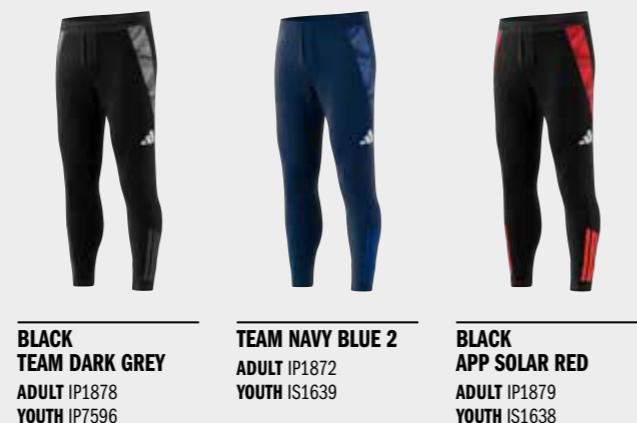

BLACK TEAM DARK GREY
ADULT IP1878
YOUTH IP7596

TEAM NAVY BLUE 2
ADULT IP1872
YOUTH IS1639

BLACK APP SOLAR RED
ADULT IP1879
YOUTH IS1638

TIRO 24 COMPETITION

SLEEVELESS JERSEY*

TIRO24 C SL JSY

ADULT 33 € / 249 DKK / 349 NOK / 349 SEK

FIT SLIM

TECHNOLOGY AEROREADY

MATERIAL 100% RECYCLED POLYESTER

ADULT SIZES XS, S, M, L, XL, 2XL, 3XL

* AVAILABLE AS OF JUNE

LIFECYCLE → FEB 2026