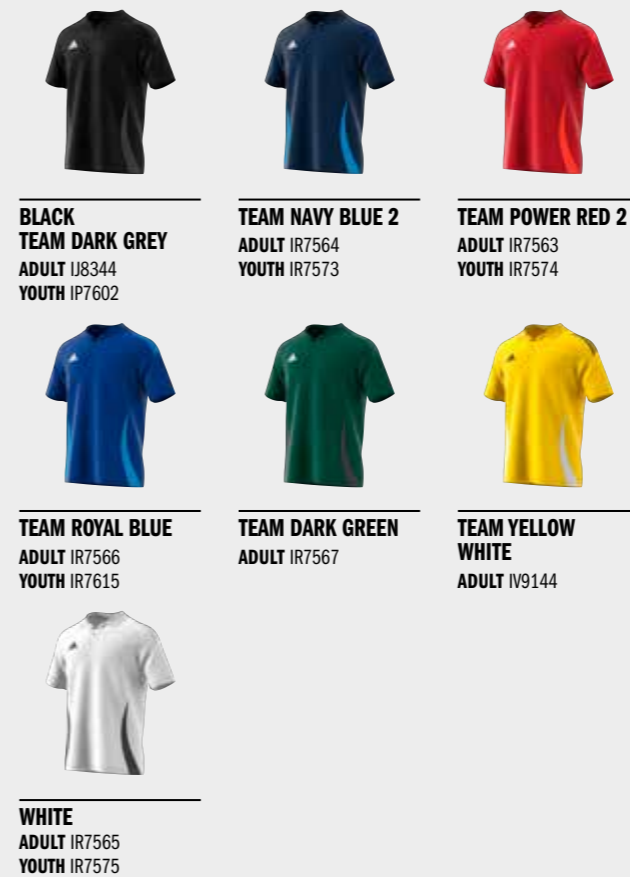

TIRO 24 COMPETITION

PRESENTATION JACKET

TIRO24 C PREJKT

ADULT 75 € / 549 DKK / 799 NOK / 799 SEK
YOUTH 65 € / 499 DKK / 699 NOK / 699 SEK

FIT SLIM
TECHNOLOGY AEROREADY
MATERIAL 100% RECYCLED POLYESTER

ADULT SIZES XS, S, M, L, XL, 2XL, 3XL
YOUTH SIZES 116, 128, 140, 152, 164, 176

LIFECYCLE → FEB 2026

PRESENTATION PANT

TIRO24 CPREPNT

ADULT 65 € / 499 DKK / 699 NOK / 699 SEK
YOUTH 50 € / 379 DKK / 549 NOK / 549 SEK

FIT REGULAR
TECHNOLOGY AEROREADY
MATERIAL 100% RECYCLED POLYESTER

ADULT SIZES XS, S, M, L, XL, 2XL, 3XL
YOUTH SIZES 116, 128, 140, 152, 164, 176

LIFECYCLE → FEB 2026

TIRO 24 COMPETITION

POLO

TIRO24 C POLO

ADULT 45 € / 349 DKK / 499 NOK / 499 SEK
YOUTH 38 € / 279 DKK / 399 NOK / 399 SEK

FIT REGULAR
MATERIAL 65% RECYCLED POLYESTER / 35% COTTON

ADULT SIZES XS, S, M, L, XL, 2XL, 3XL
YOUTH SIZES 116, 128, 140, 152, 164, 176

LIFECYCLE → FEB 2026

ALL WEATHER JACKET

TIRO24 C AWJKT

ADULT 85 € / 649 DKK / 949 NOK / 949 SEK
YOUTH 75 € / 549 DKK / 799 NOK / 799 SEK

FIT REGULAR
MATERIAL 100% RECYCLED POLYESTER

ADULT SIZES XS, S, M, L, XL, 2XL, 3XL
YOUTH SIZES 116, 128, 140, 152, 164, 176

LIFECYCLE → FEB 2026